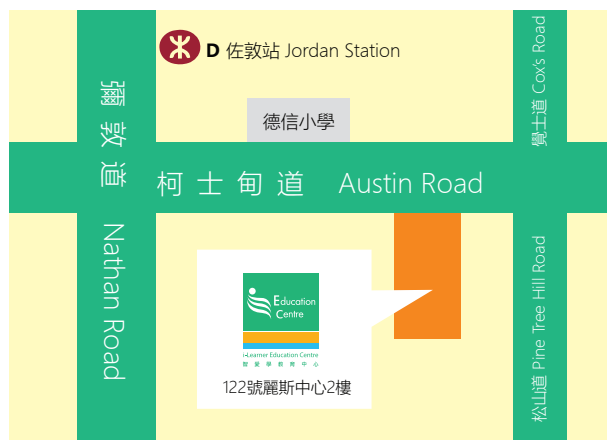

i-Learner Education Centre (Tsim Sha Tsui) 尖沙咀中心

The i-Learner Tsim Sha Tsui centre **covers 2 floors** of the Ritz Plaza building. The centre offers English, Chinese, Maths, Latin, and Spanish courses and is supplemented with a library and tablets that facilitate the use of electronic resources.

地址: 2/F Ritz Plaza, 122 Austin Road,
Tsim Sha Tsui, Kowloon, Hong Kong
香港九龍尖沙咀柯士甸道122號2樓

電話: **3113 8815**

WhatsApp: **9049 3014**

學校註冊編號: **585513**

i-Learner Education Centre (Hong Kong Island) 灣仔中心

The i-Learner Wan Chai centre is located on the 6/F of the OfficePlus building. The centre offers English, Chinese and Spanish courses and is equipped with multiple tablets that facilitates the use of electronic resources. There is also a small reading corner that serves to entertain both parents and students as they wait for classes.