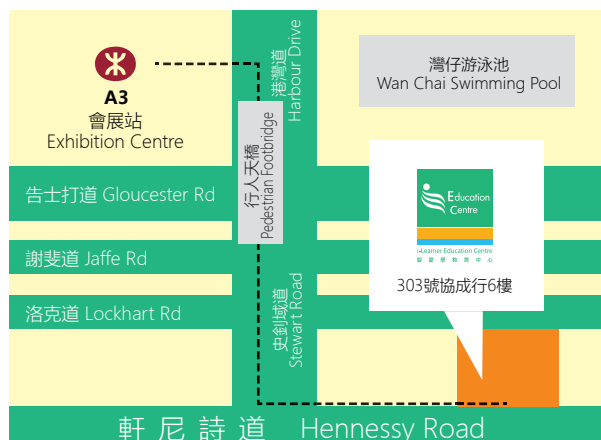

i-Learner Education Centre (Tsim Sha Tsui) 尖沙咀中心

The i-Learner Tsim Sha Tsui centre **covers 2 floors** of the Ritz Plaza building. The centre offers English, Chinese, Maths, Latin, and Spanish courses and is supplemented with a library and tablets that facilitate the use of electronic resources.

地址: 2/F Ritz Plaza, 122 Austin Road,
Tsim Sha Tsui, Kowloon, Hong Kong
香港九龍尖沙咀柯士甸道122號2樓

電話: **3113 8815**

WhatsApp: **9049 3014**

學校註冊編號: **585513**

i-Learner Education Centre (Hong Kong Island) 灣仔中心

The i-Learner Wan Chai centre is located on the 6/F of the OfficePlus building. The centre offers English, Chinese and Spanish courses and is equipped with multiple tablets that facilitates the use of electronic resources. There is also a small reading corner that serves to entertain both parents and students as they wait for classes.

地址: 6/F, 303 Hennessy Road, Wan Chai, Hong Kong Island, Hong Kong
香港香港島灣仔軒尼詩道303號6樓

電話: **3611 8400**

WhatsApp: **6468 8366**

學校註冊編號: **613541**

Success Track (DGJS)

Tsim Sha Tsui Centre

	MON	TUE	WED	THU	FRI	SAT	SUN
9:00-10:10							
10:20-11:30						L3	L6
11:40-12:50							
14:00-15:10			L1, L2, L3, L4, L5, Placement Test Practice				
15:20-16:30	L2 (16:00 - 17:10)	L2 (16:00 - 17:10)	L6, Placement Test Practice	L4 (16:00 - 17:10)	L4 (16:00-17:10), L7		
16:40-17:50	L5	Placement Test Practice	L8, L9	L1	L5, L7	L3	
18:00-19:10	L7	Placement Test Practice, L8	L7, L9	L1	L5		