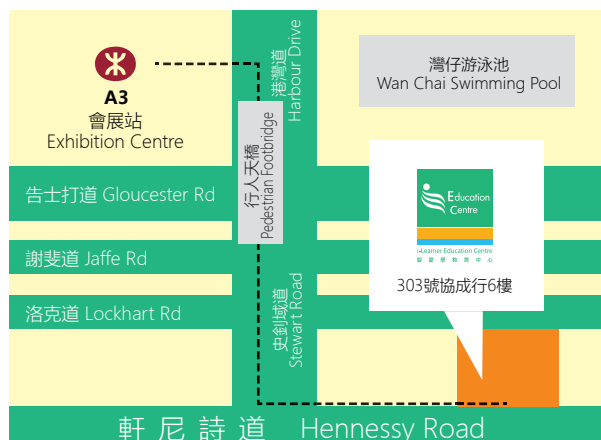

## i-Learner Education Centre (Tsim Sha Tsui) 尖沙咀中心

The i-Learner Tsim Sha Tsui centre **covers 2 floors** of the Ritz Plaza building. The centre offers English, Chinese, Maths, Latin, and Spanish courses and is supplemented with a library and tablets that facilitate the use of electronic resources.

地址: 2/F Ritz Plaza, 122 Austin Road,  
Tsim Sha Tsui, Kowloon, Hong Kong  
香港九龍尖沙咀柯士甸道122號2樓

電話: **3113 8815**

WhatsApp: **9049 3014**

學校註冊編號: **585513**

## i-Learner Education Centre (Hong Kong Island) 灣仔中心

The i-Learner Wan Chai centre is located on the 6/F of the OfficePlus building. The centre offers English, Chinese and Spanish courses and is equipped with multiple tablets that facilitates the use of electronic resources. There is also a small reading corner that serves to entertain both parents and students as they wait for classes.