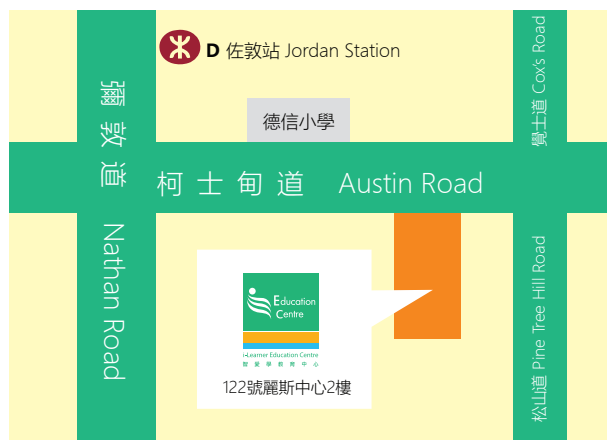

## i-Learner Education Centre (Tsim Sha Tsui) 尖沙咀中心

The i-Learner Tsim Sha Tsui centre **covers 2 floors** of the Ritz Plaza building. The centre offers English, Chinese, Maths, Latin, and Spanish courses and is supplemented with a library and tablets that facilitate the use of electronic resources.

地址: 2/F Ritz Plaza, 122 Austin Road,  
Tsim Sha Tsui, Kowloon, Hong Kong  
香港九龍尖沙咀柯士甸道122號2樓

電話: **3113 8815**

WhatsApp: **9049 3014**

學校註冊編號: **585513**